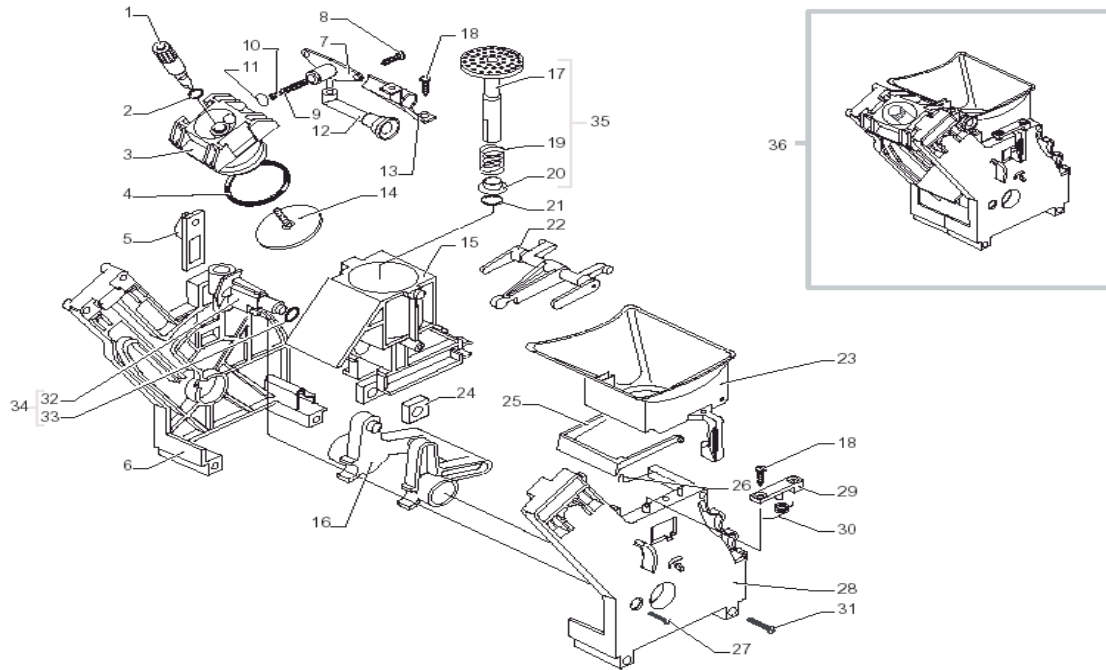

POS	SAECO No.	SUP021YR Saeco Italia Rev.00 Cod: 740808051	E74057	NOTES	Special Order No.
<b>Yellow = Not Available unless Special Ordered</b>					
39	147755800	Coverplate, Power Cable			
40	#N/A	Male tongue 90°6,3 D.3,7			NE15.002
41	128310304	Washer, A3, Uni 8842, Burnish			
42	90001087	Door Hinge, Italia			
43	90001021	Seal, Cupwarmer			
44	90001022	Handgrip, Right, Base, Italia			
45	90001023	Housing, Metal, Italia			
46	#N/A	Dump box black unpainted			142602299
47	90001025	Drip Tray, Silver			
48	90001026	Pcb, Cpu, Pcb, 120v			
49	#N/A	Panelvit TCB screw 3x10 DIN 7505 ZNP			129660302
50	90001027	Lid, Preground, Italia			
51	90001028	Pcb, Touch Panel			
52	90001029	Front Panel, Italia			
53	U140004	Screw, M3X12, Bean Hopper, ZNP			
54	#N/A	Screw TCB 2,9x12,7 DIN 7981			129512904
55	90001030	Front Panel, Silver, Italia			
56	U140004	Screw, M3X12, Bean Hopper, ZNP			
57	129532521	Screw, M2.9x9.5, Din 7982			
58	90001031	Chute, Preground, Italia			
59	90001032	Seal, Preground Chute, Italia			
60	90001033	Housing, Upper, Black, Italia			
61	41338	Brush, Cleaning, Metal			
62	90001034	Cupwarmer, Italia			
63	90001035	Manual, Italia			
64	#N/A	Hi-Lo TC Screw 3X10 S. STEEL			129910921
65	90001036	Dispensing Channel, Italia			
66	90001037	Dispensing Support, Italia			
67	222762541	Tab, Dispensing Chute, Silver			
68	#N/A	Screw TCB 2,9x6,4 DIN 7981 S.STEEL			129511821
69	90001039	Spring, Door, Italia			
70	90001040	Clip, Door, Italia			
71	#N/A	Screw TSP 3,5x9,5 DIN 7982 S. STEEL			129535721
72	90001041	Stop Plate, Door, Italia			
73	90001042	Spring, Folk, Italia			
74	9161384	Spacer, Steam Tube, Charisma			
75	#N/A	Door metal. as. s.s/silver spares			228966319
76	90001044	Lid, Dispensing Head, Italia			
77	90001045	Spout, Dispensing Head, Italia			
78	90001046	Cover Connector, Steam, Italia			
79	90001047	Connector, Steam Tube, Italia			
80	90001048	Cover, Coffee Dispenser, Itali			
81	80001022	Float, Drip Tray			
82	90001049	Bean Hopper, Italia, Blue			
83	90001050	Support Grate, Metal, Silver			
84	#N/A	Screw tapt. M3x6 DIN 7985 ZNP			129570402
85	90001051	Brew Group Key, Italia			
86	90001052	Black Insert, Cover, Italia			
87	90001053	Grill, Drip Tray, Italia SS			
88	90001054	Seal, Valve Container			
89	90001055	Videocassette, Italia			